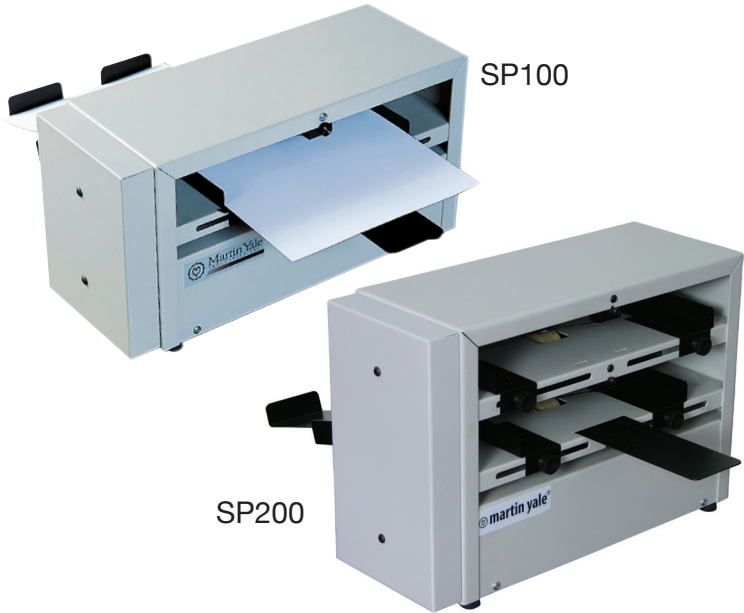

SP100 & SP200 Business Card Slitter

SP100
Comes standard with one 14-tooth perforating wheel and one scoring wheel

SP200
Comes standard with two 14-tooth perforating wheels and two scoring wheels

- Score and Perforating machines that are great companions for any print operation, providing stand alone score/perf capabilities
- Creates tent style business cards, occasion cards, and/or tickets
- Will score or perforate sheets from 24# bond to 100# cover stock and 90 gsm to 270 gsm up to 12" wide
- Fully adjustable score/perf hubs that make set up quick and easy
- Additional perf, score and slit wheels available

SPECIFICATIONS:

Model No.:	SP100	SP200
Benchmark Speed: (sheets/min)	23	23
Format:	N/A	N/A
Card Format: (inch)	N/A	N/A
Crease	No	No
Perforate	Yes	Yes
Score	Yes	Yes
Electrical: (volts)	115/230	115/230
Dimensions: (W x D x H approx. inch/cm)	8 x 15 x 6 20 x 38 x 15	18 x 15.5 x 10.75 46 x 39 x 27
Weight: (approx. ounces/lbs.)	23 lbs.	35 lbs.