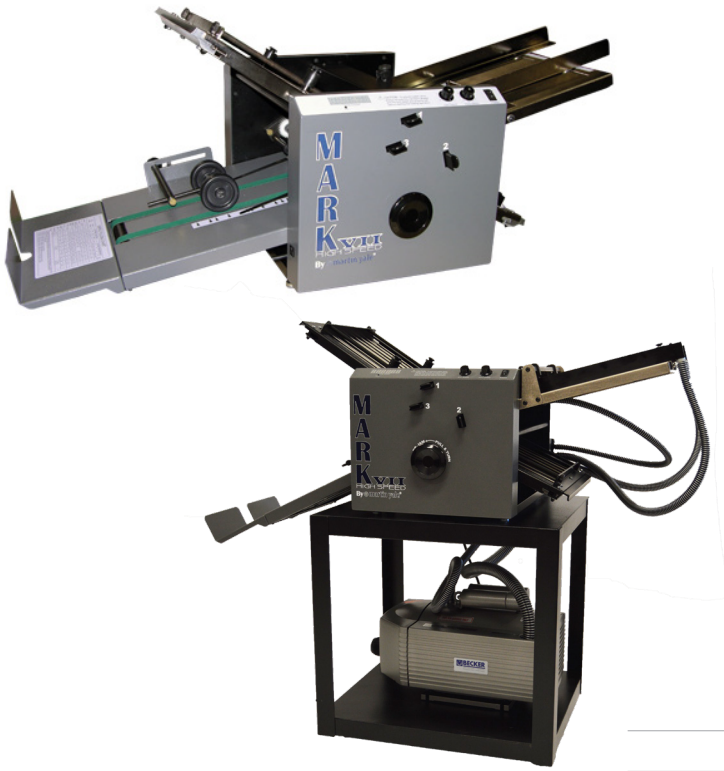

Mark VII & Mark VII Airfeed Paper Folder

Mark VII
 Feed Table Capacity: 350
 Folds 3.5" x 4.25" to 14" x 20"
 Paper Weights
 16# Bond to 80# Index
 60 gsm to 147 gsm

Mark VII Airfeed
 Folds
 3.5" x 4.25" to 14" x 20"
 Paper Weights
 16# Bond to 80# Index
 60 gsm to 147 gsm

- High speed folding machines capable of up to 35,000 sheets per hour
- Manual paper guide and skew adjustment
- Removable cartridge allow for perf and or score
- LED counter
- Handles both laser and copier paper
- Ideal for: print shops

SPECIFICATIONS:

	Mark VII	Mark VII Airfeed
Model No.:	Mark VII	Mark VII Airfeed
Benchmark Speed: (sheets/hr.)	up to 35,000	up to 35,000
Standard Paper Size: (inch/metric)	3.5" x 4.25" to 14" x 20" A3, A4, A5	3.5" x 4.25" to 14" x 20" A3, A4, A5
Paper Weight: (up to sheets)	60 gsm to 147 gsm 16# bond to 80# index	60 gsm to 147 gsm 16# bond to 80# index
Feed Tray Capacity: (up to sheets)	350	350
Power (volts)	115	115
Dimensions: (W x D x H approx. inch/cm)	21 x 15.5 x 13.2 53 x 39 x 34	25 x 22.2 x 17.8 64 x 56 x 45
Weight: (approx. ounces/lbs.)	108 lbs.	238 lbs.