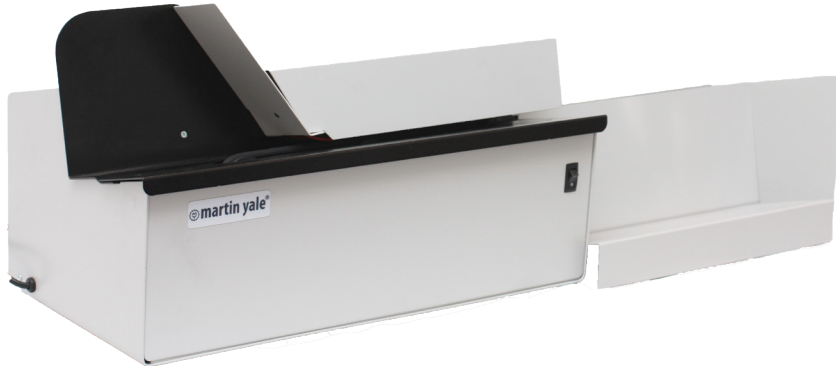

62001 Letter Opener

Opens envelopes up to 1/4" thick

Blades fully enclosed to protect fingers

- Largest letter opener, ideal for large businesses and mailrooms
- Blades fully enclosed to protect fingers
- Automatically feeds, opens and collects a stack of envelopes
- Operates at a speed of up to 17,500 envelopes per hour
- Accepts a 3" tall stack of envelopes
- Accommodates a wide variety of envelopes
- Opens envelopes up to 1/4" thick
- Adjustable cutting width allows scrap size to be adjusted from 1/16" to 3/16"
- Comes with removable receiving tray to keep scraps apart from opened envelopes

SPECIFICATIONS:

Model No.:	62001
Benchmark Speed: (envelopes/hour)	17,500
Thickness of envelope: (inch/cm)	1/4" 0.6
Height of envelope stack:	1" to 3"
Automatic Paper Feed	Yes
Cut width: (inch/cm)	1/16" to 3/16" 0.16 to 0.48
Electrical: (volt)	115/230
Dimensions: (W x D x H approx inch/cm)	35.5 x 10.63 x 12.13 90 x 27 x 31
Weight: (approx. ounces/lbs.)	41 lbs.