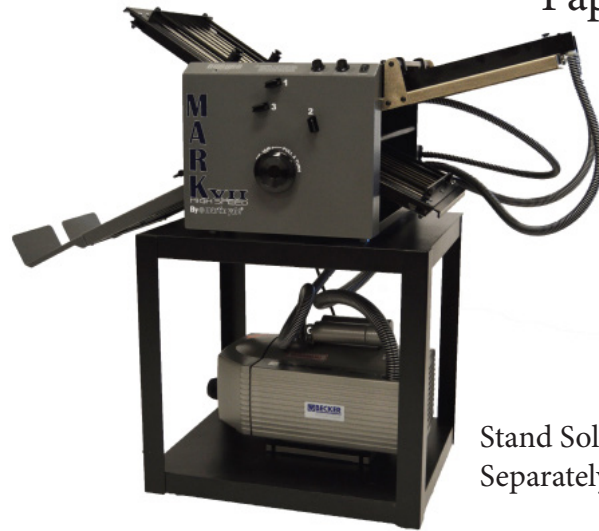

Martin Yale® Mark VII Airfeed Paper Folders

Feed Table Capacity: 300
Folds 3.5" x 4.25" to 14" x 20"
Paper Weights
16# Bond to 80# Index
60 gsm to 147 gsm

Stand Sold Separately

Mark VII AirFeed

- High speed folding machines capable of up to 35,000 sheets per hour
- Manual paper guide and skew adjustment
- Removable cartridge allow for perf and or score
- LED counter
- Handles both laser and copier paper
- Ideal for: print shops

Fold Types: **1** **2** **3** **4** **5** **6** **7**

Martin Yale® Model #		Mark VII AF
Benchmark Speed	sheets/hr	up to 35,000
Standard paper size	inch cm	3.5 x 4.25 to 14 x 20 A3, A4, A5
Paper Weight		60 gsm to 147 gsm 16# Bond to 80# Index
Manual Paper Feed	up to sheets	N/A
Feed Tray Capacity	up to sheets	300
Power	volts	115
Dimensions	W x D x H approx. inch cm	25 x 22.2 x 17.8 64 x 56 x 45
Weight	approx. ounces/lbs.	238 lbs.